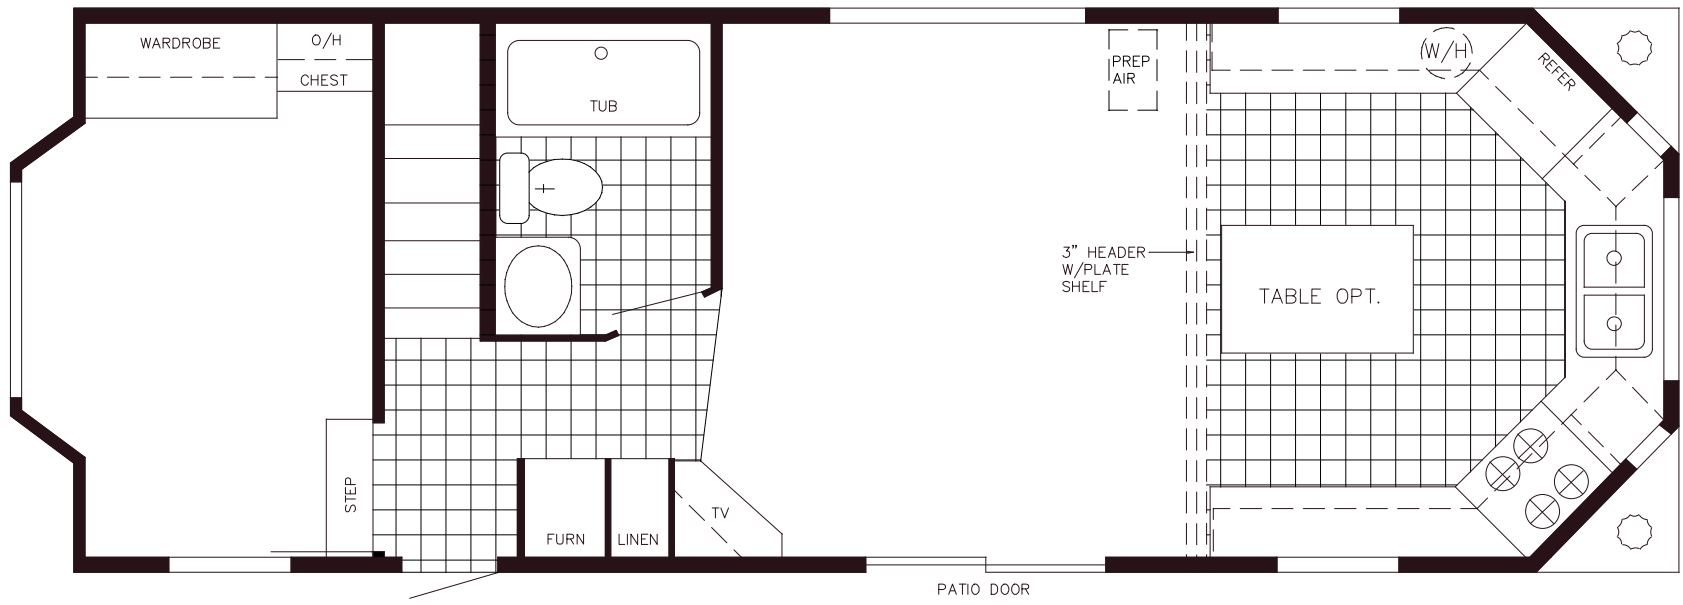

THIS PLAN INCLUDES
DOMED CEILING FRONT
W/CEILING FAN

COMPANY		
<i>CANTERBURY</i>		
DATE	MODEL	FILE NAME
7-15-99	DDL-40	DDL40
REVISED	REVISION	
10-8-09	NEW WINDOW SIZES	