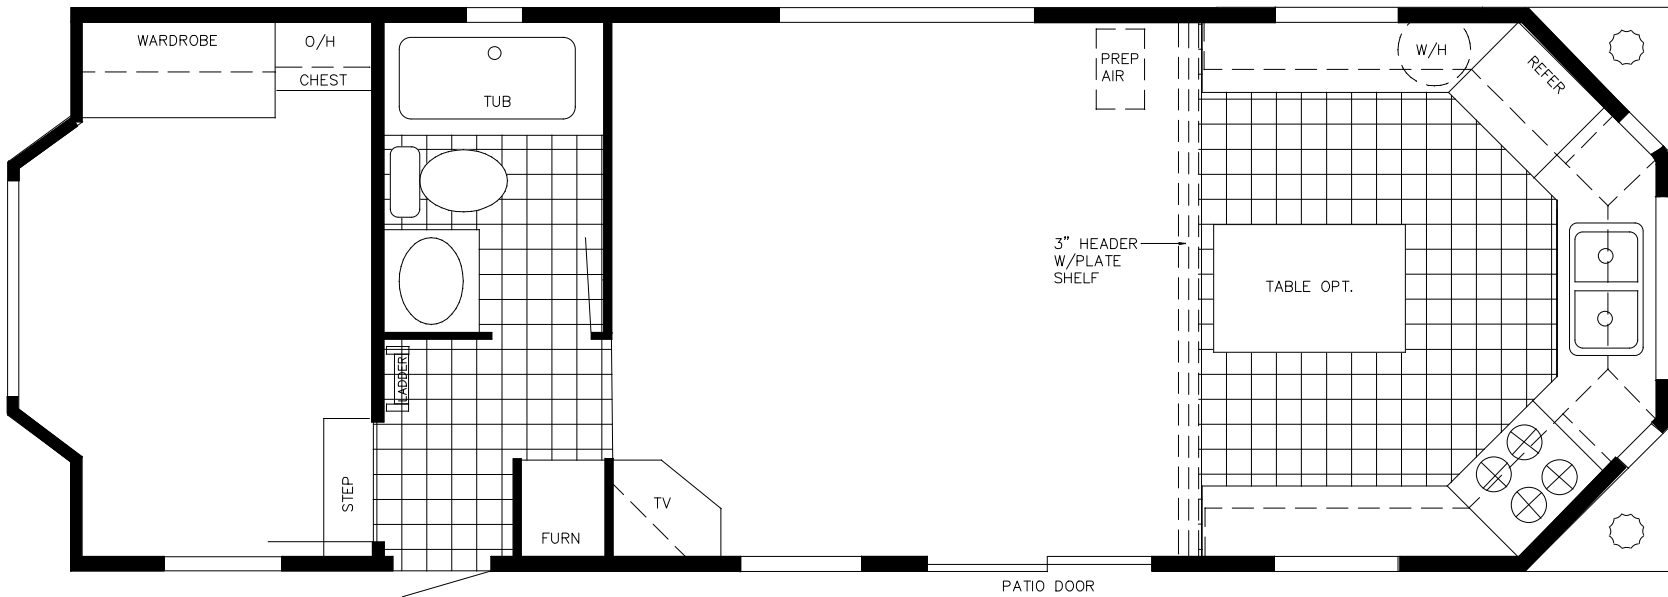

THIS PLAN INCLUDES
DOMED CEILING FRONT
w/CEILING FAN

COMPANY		<i>CANTERBURY</i>	
DATE	MODEL	FILE NAME	
12-26-96	DL-40	LDL-40	
REVISED	REVISION		
10-8-09	NEW WINDOW SIZES		