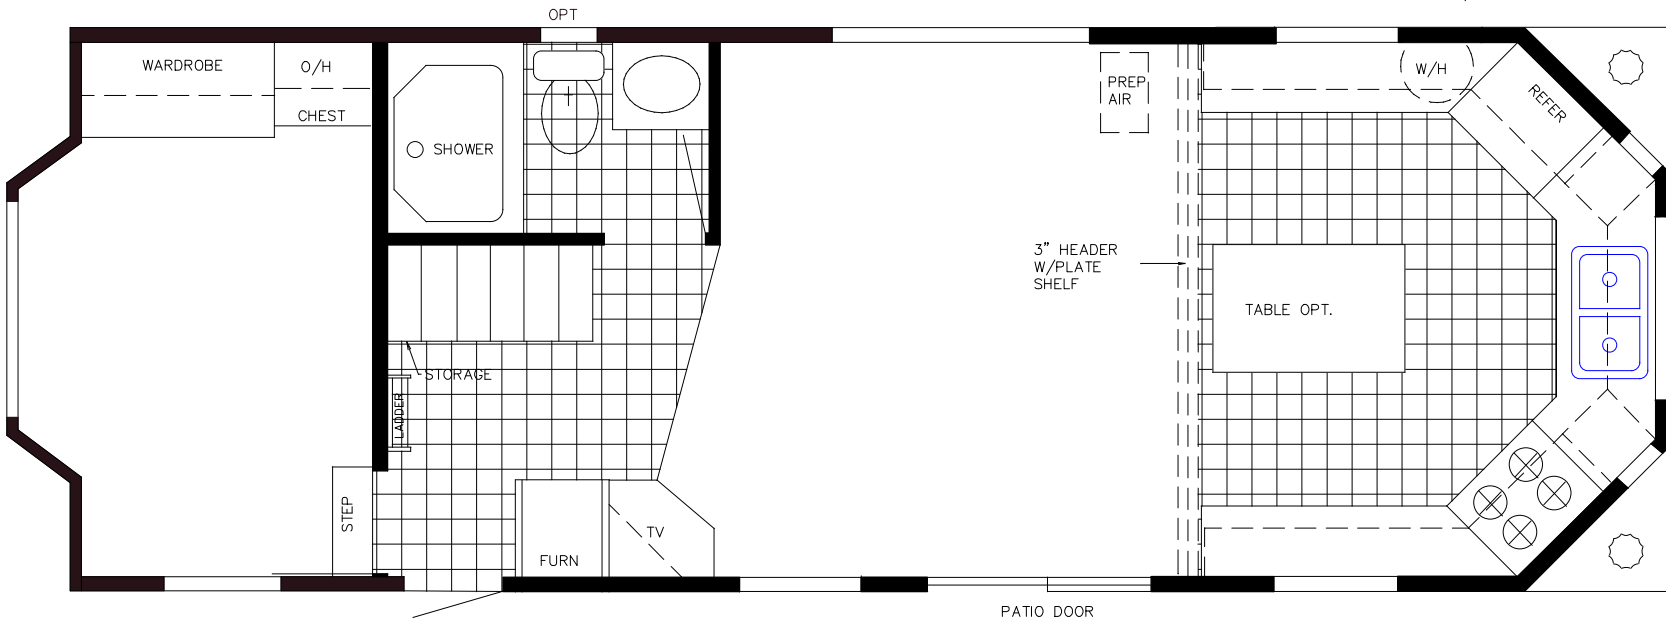

THIS PLAN INCLUDES
DOMED CEILING FRONT
w/CEILING FAN

COMPANY		<i>CANTERBURY</i>	
DATE	MODEL	FILE NAME	
1-20-97	DL-405	DL-405	
REVISED	REVISION		
10-8-09	NEW WINDOW SIZES		